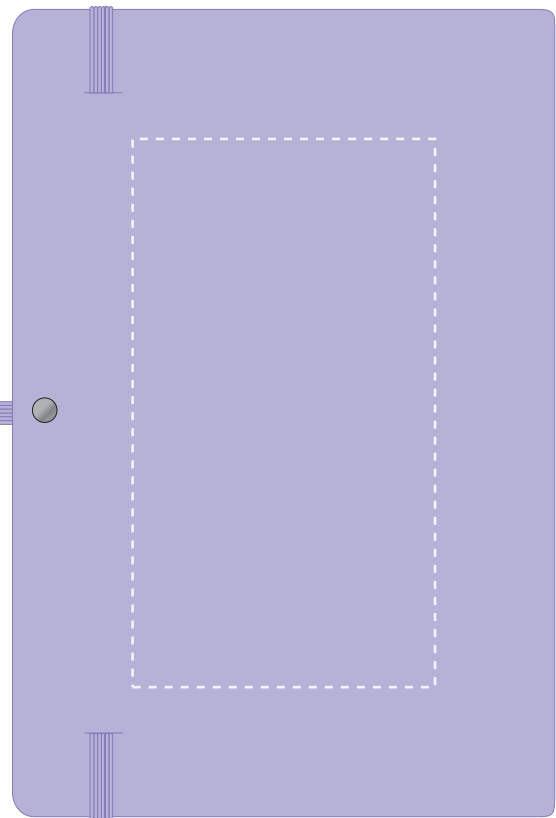

We stock this item in the following colours

PANTONE REFERENCE(S)

Full Colour Printing

Product Image for visualisation - colours may vary

ARTWORK SCALE 50%

- CENTRED TO PRINT AREA
- CENTRED TO NOTEBOOK

ARTWORK SCALE 50%

- CENTRED TO PRINT AREA
- CENTRED TO NOTEBOOK

The dashed line is to demonstrate print area and will not appear on your printed item

PLEASE NOTE:

- All colours including print and product are for visual purposes only and should not be regarded as the actual colour of the product and print.
- Some products may vary from batch to batch and may differ from previous orders.
- The colour and texture of a product can also have an effect on the final print colour.
- By approving this order we accept that you understand these terms.

To proceed, please approve visual via the online system.

ARTWORK SCALE 100%

Max print area: 195mm x 100mm

ARTWORK SCALE 100%

Max print area: 145mm x 80mm